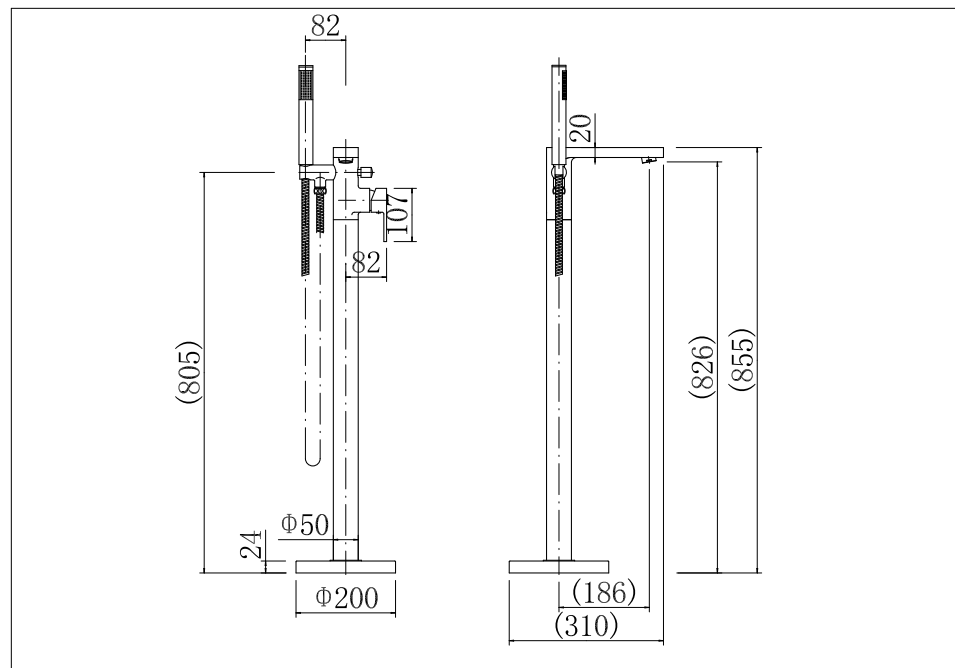

COMO FREESTANDING BATH SHOWER MIXER

Art NO: BeBa-26701

Installation

Technique drawing

Explosion drawing