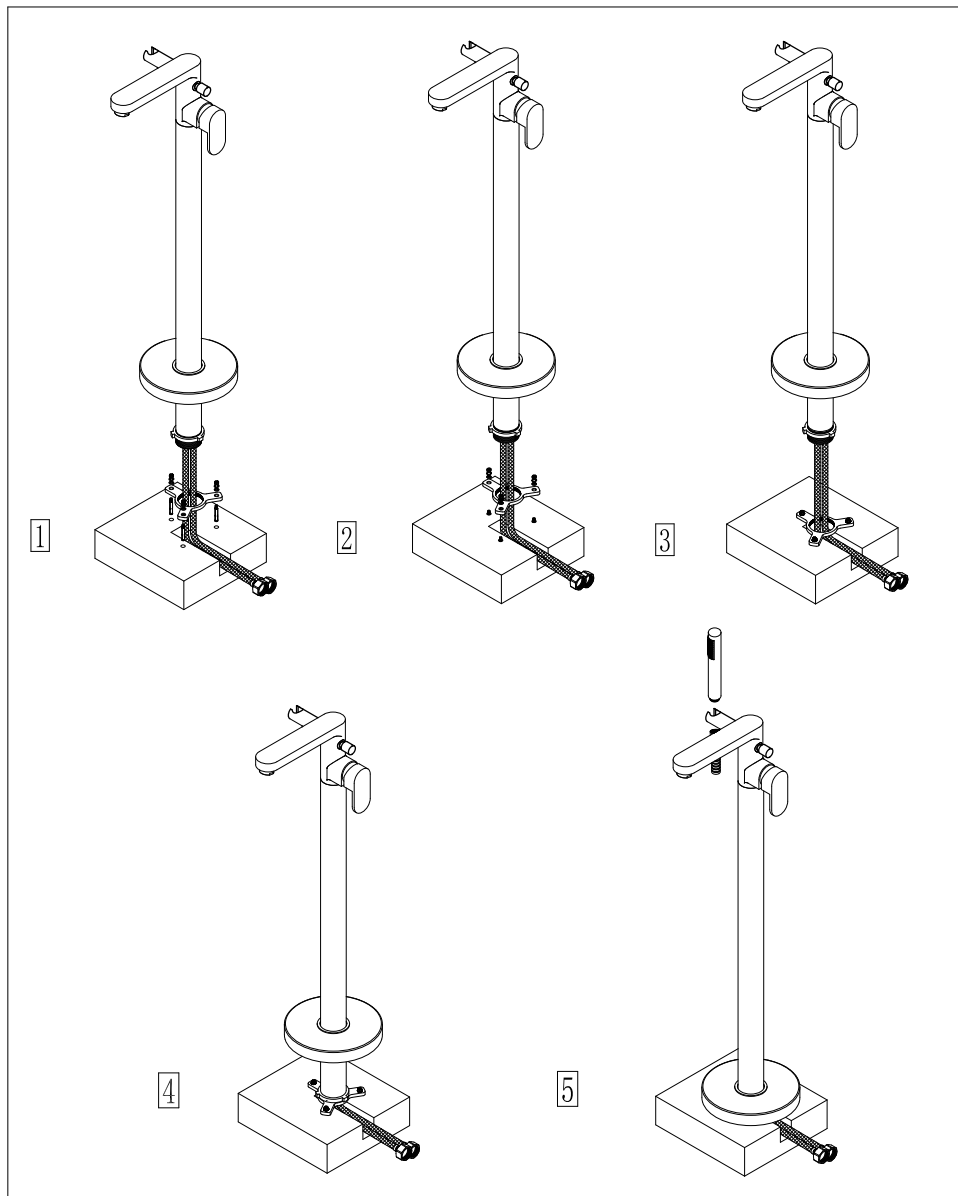

COMO FREESTANDING BATH SHOWER MIXER

Art NO: BeBa-26701

Installation

Technique drawing

Explosion drawing